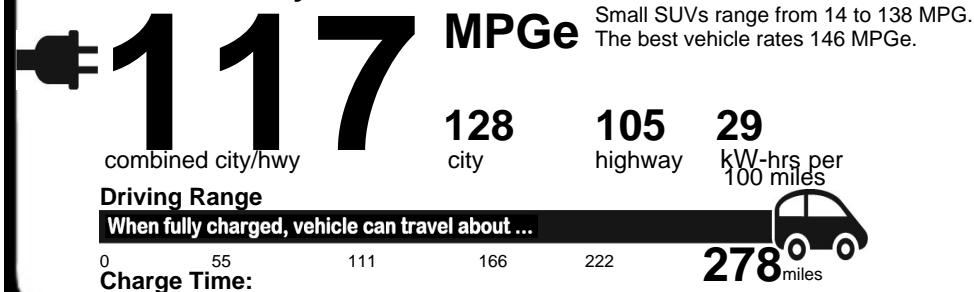

- SubaruConnect* Trials Available. See retailer for details.
- Traffic Jam Assist*. Subscription req'd. See retailer for details.
- Subaru 14.0" Multimedia System
- Harman Kardon Speaker System
- Wireless Apple CarPlay & Android Auto
- Dual Wireless Smartphone Chargers
- 4 USB C Charging Ports
- SiriusXM Satellite Radio w/ 4 month trial
- Available Cloud Navigation* and Intelligent Assistant
- Dual Zone Climate Control w/ avail Remote Climate Control
- Advanced Park Automatic Parking Assistant
- Panoramic View Monitor 360 camera w/ Parking Assist
- Adjustable Interior Ambient Lighting
- Rain Sensing Windshield Wipers
- 120V 1,500W Power Outlet In Cargo Area
- StarTex Trimmed Upholstery
- 10-Way Power Driver w/ Memory & 8-Way Power Passenger Seat
- Hands Free Power Back Door
- Heated Front/Rear Seats, Steering Wheel, Mirrors & Wiper-De-Icer
- *4G network dependent.

LIMITED WARRANTY/ROADSIDE ASSISTANCE

- 3 Years / 36,000 Miles Basic
- 5 Years / 60,000 Miles Powertrain
- 5 Years / Unlimited Mileage Rust Perforation
- 8 Yr / 100k mi Battery & Electric Drive Unit Limited Warranty
- 3 Years / 36,000 24/7 Roadside Assistance
- See Owner Info Kit & Warranty for Details

OPTIONAL EQUIPMENT AND OTHER ITEMS

Manufacturer's Suggested Retail Price **$41,395.00**
Exterior Color: Astro Black Mica
Standard Option: 31
Cargo Tray **$156.00**

EPA DOT Fuel Economy and Environment

Electric Vehicle

Fuel Economy

You save $4,750
in fuel costs over 5 years compared to the average new vehicle.

Annual fuel **Cost**
$750