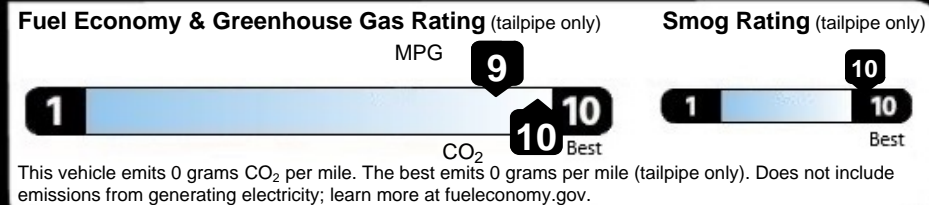

Actual results will vary for many reasons, including driving conditions and how you drive and maintain your vehicle. The average new vehicle gets 29 MPG and costs $8,500 to fuel over 5 years. Cost estimates are based on 15,000 miles per year at $0.17 per kW-hr. MPGe is miles per gasoline gallon equivalent. Vehicle emissions are a significant cause of climate change and smog.

fueleconomy.gov

Calculate personalized estimates and compare vehicles

PARTS CONTENT INFORMATION
FOR VEHICLES IN THIS CARLINE:
U.S./CANADIAN PARTS CONTENT: 0%
MAJOR SOURCES OF FOREIGN PARTS CONTENT: JAPAN: 75%
CHINA: 25%
FOR THIS VEHICLE:
FINAL ASSEMBLY POINT: TOYOTA,AICHI,JAPAN
COUNTRY OF ORIGIN: JAPAN
ENGINE: JAPAN
TRANSMISSION: JAPAN
Note: Parts content does not include final assembly, distribution, or other non-parts costs.

Privacy Notice
www.subaru.com/company/privacy.html

Destination and Delivery **$1,450.00**
Total Suggested Retail Price $43,001.00

THIS LABEL HAS BEEN APPLIED PURSUANT TO FEDERAL LAW, DO NOT REMOVE OR ALTER PRIOR TO THE DELIVERY TO THE ULTIMATE PURCHASER.