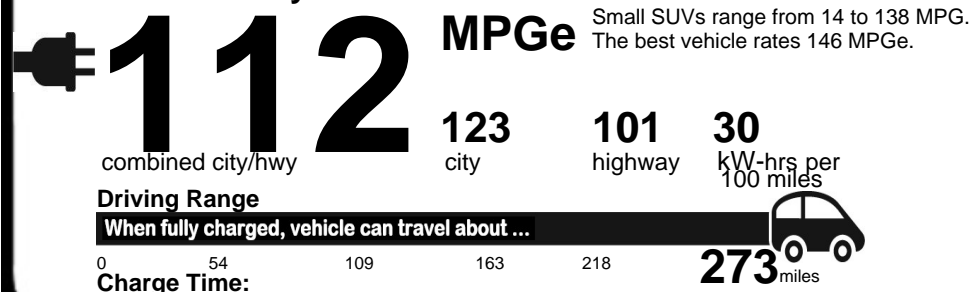

Source: National Highway Traffic Safety Administration (NHTSA)

www.safercar.gov or 1-888-327-4236

EPA DOT Fuel Economy and Environment

Electric Vehicle

Fuel Economy

You save \$4,750
 in fuel costs over 5 years compared to the average new vehicle.