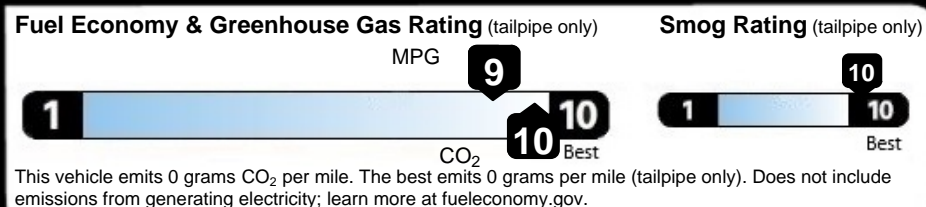

Actual results will vary for many reasons, including driving conditions and how you drive and maintain your vehicle. The average new vehicle gets 29 MPG and costs $8,500 to fuel over 5 years. Cost estimates are based on 15,000 miles per year at $0.17 per kW-hr. MPGe is miles per gasoline gallon equivalent. Vehicle emissions are a significant cause of climate change and smog.

fueleconomy.gov

Calculate personalized estimates and compare vehicles

PARTS CONTENT INFORMATION
FOR VEHICLES IN THIS CARLINE: U.S./CANADIAN PARTS CONTENT: 0% MAJOR SOURCES OF FOREIGN PARTS CONTENT: JAPAN: 75% CHINA: 25%
FOR THIS VEHICLE: FINAL ASSEMBLY POINT: TOYOTA,AICHI,JAPAN COUNTRY OF ORIGIN: ENGINE:JAPAN TRANSMISSION:JAPAN
Note: Parts content does not include final assembly, distribution, or other non-parts costs.

Privacy Notice
www.subaru.com/company/privacy.html

Destination and Delivery $1,450.00
Total Suggested Retail Price $45,608.00

THIS LABEL HAS BEEN APPLIED PURSUANT TO FEDERAL LAW, DO NOT REMOVE OR ALTER PRIOR TO THE DELIVERY TO THE ULTIMATE PURCHASER.