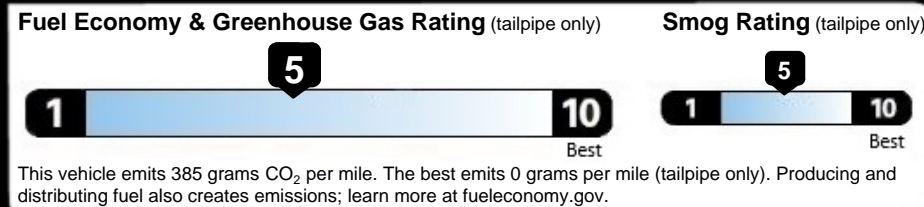

LIMITED WARRANTY/ROADSIDE ASSISTANCE
3 Years / 36,000 Miles Basic
5 Years / 60,000 Miles Powertrain
5 Years / Unlimited Mileage Rust Perforation
3 Years / 36,000 24/7 Roadside Assistance
See Owner Info Kit & Warranty for Details

OPTIONAL EQUIPMENT AND OTHER ITEMS

Manufacturer's Suggested Retail Price **$44,995.00**
Exterior Color: Crystal Black Silica
Full Tank of Gas **INCLD**
Option Package: 23 $4,090.00
Subaru 12.1" Multimedia System w/ Navigation
Power Moonroof
Surround View Monitor System
Black Nappa Leather-Trimmed Upholstery w/ Copper Stitch
Ventilated Front Seats
12-Way Power Driver's Seat w/ 4-Way Lumbar Support & Leg Extension
8-Way Power Front Passenger Seat
Black Power-Folding Heated Mirrors w/ Turn Signals
Auto-Dimming Mirror with Compass and HomeLink **$447.00**
Rear Bumper Cover **$187.00**
Rear Seatback Protector **$165.00**
Wilderness Carpeted Floor Mats **$152.00**
LED Upgrade **$79.00**

EPA DOT Fuel Economy and Environment

Fuel Economy
23 MPG Small SUVs range from 14 to 138 MPG. The best vehicle rates 146 MPGe.
21 city 27 highway
4.3 gallons per 100 miles

Gasoline Vehicle

You spend $2,250 more in fuel costs over 5 years compared to the average new vehicle.

Annual fuel cost $2,150

Actual results will vary for many reasons, including driving conditions and how you drive and maintain your vehicle. The average new vehicle gets 29 MPG and costs $8,500 to fuel over 5 years. Cost estimates are based on 15,000 miles per year at $3.30 per gallon. MPGe is miles per gallon equivalent. Vehicle emissions are a significant cause of climate change and smog.

fueleconomy.gov

Calculate personalized estimates and compare vehicles

PARTS CONTENT INFORMATION
FOR VEHICLES IN THIS CARLINE: U.S./CANADIAN PARTS CONTENT: 0% MAJOR SOURCES OF FOREIGN PARTS CONTENT: JAPAN: 85%
FOR THIS VEHICLE: FINAL ASSEMBLY POINT: OTA, GUNMA, JAPAN COUNTRY OF ORIGIN: ENGINE: JAPAN TRANSMISSION: JAPAN
Note: Parts content does not include final assembly, distribution, or other non-parts costs.

Privacy Notice
www.subaru.com/company/privacy.html

Destination and Delivery $1,450.00
Total Suggested Retail Price $51,565.00

THIS LABEL HAS BEEN APPLIED PURSUANT TO FEDERAL LAW, DO NOT REMOVE OR ALTER PRIOR TO THE DELIVERY TO THE ULTIMATE PURCHASER.