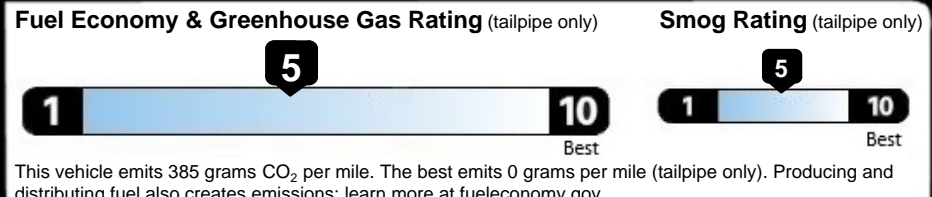

LIMITED WARRANTY/ROADSIDE ASSISTANCE
3 Years / 36,000 Miles Basic
5 Years / 60,000 Miles Powertrain
5 Years / Unlimited Mileage Rust Perforation
3 Years / 36,000 24/7 Roadside Assistance
See Owner Info Kit & Warranty for Details

OPTIONAL EQUIPMENT AND OTHER ITEMS

Manufacturer's Suggested Retail Price	$44,995.00
Exterior Color: Crystal Black Silica	
Full Tank of Gas	INCLD
Option Package: 22	$2,045.00
Subaru 12.1" Multimedia System w/ Navigation Power Moonroof Surround View Monitor System	
Outback Wilderness Package	$1,103.00
Auto-Dimming Mirror with Compass and Homelink	
Rear Seatback Protector	
Rear Bumper Cover	
Auto-Dimming Exterior Mirror	
LED Upgrade	$79.00

EPA DOT Fuel Economy and Environment

Gasoline Vehicle

Fuel Economy
23 MPG
Small SUVs range from 14 to 125 MPG. The best vehicle rates 146 MPGe.
21 city 27 highway
4.3 gallons per 100 miles

You spend $2,250 more in fuel costs over 5 years compared to the average new vehicle.

Annual fuel cost $2,150

Actual results will vary for many reasons, including driving conditions and how you drive and maintain your vehicle. The average new vehicle gets 29 MPG and costs $8,500 to fuel over 5 years. Cost estimates are based on 15,000 miles per year at $3.30 per gallon. MPGe is miles per gallon equivalent. Vehicle emissions are a significant cause of climate change and smog.

fueleconomy.gov

Calculate personalized estimates and compare vehicles

PARTS CONTENT INFORMATION
FOR VEHICLES IN THIS CARLINE:
U.S./CANADIAN PARTS CONTENT: 0%
MAJOR SOURCES OF FOREIGN PARTS CONTENT: JAPAN: 85%
FOR THIS VEHICLE:
FINAL ASSEMBLY POINT: OTA, GUNMA, JAPAN
COUNTRY OF ORIGIN: JAPAN
ENGINE: JAPAN
TRANSMISSION: JAPAN
Note: Parts content does not include final assembly, distribution, or other non-parts costs.

Privacy Notice
www.subaru.com/company/privacy.html

Destination and Delivery $1,450.00
Total Suggested Retail Price $49,672.00

THIS LABEL HAS BEEN APPLIED PURSUANT TO FEDERAL LAW, DO NOT REMOVE OR ALTER PRIOR TO THE DELIVERY TO THE ULTIMATE PURCHASER.