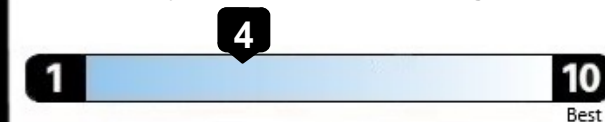

combined city/hwy

city

highway

4.5 gallons per 100 miles

You spend \$5,750

more in fuel costs over 5 years compared to the average new vehicle.

Annual fuel cost \$2,850

Fuel Economy & Greenhouse Gas Rating (tailpipe only)