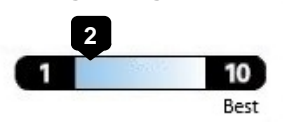

Actual results will vary for many reasons, including driving conditions and how you drive and maintain your vehicle. The average new vehicle gets 29 MPG and costs $8,500 to fuel over 5 years. Cost estimates are based on 15,000 miles per year at $4.15 per gallon. MPGe is miles per gallon equivalent. Vehicle emissions are a significant cause of climate change and smog.

fueleconomy.gov

Calculate personalized estimates and compare vehicles