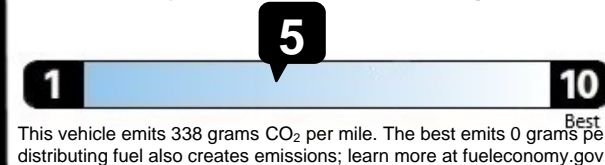

Fuel Economy

26 **MPG**
combined city/hwy
3.8 gallons per 100 miles

city **25**
highway **28**

Small SUVs range from 16 to 125 MPG.
The best vehicle rates 142 MPGe.

You spend $250
more in fuel costs over 5 years
compared to the average new vehicle.

Annual fuel cost
$1,350

Fuel Economy & Greenhouse Gas Rating (tailpipe only)