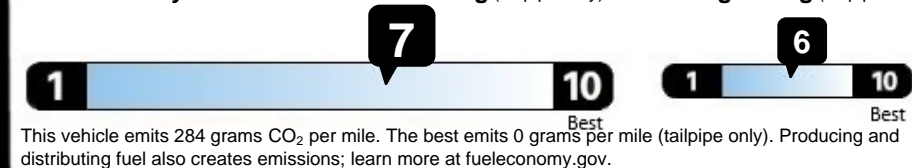

EPA DOT Fuel Economy and Environment

Gasoline Vehicle

Fuel Economy

31 MPG
combined city/hwy

28 MPG
city

36 MPG
highway

3.2 gallons per 100 miles

Small Wagons range from 24 to 118 MPG.
The best vehicle rates 141 MPGe.

You save \$1,000
in fuel costs
over 5 years
compared to the
average new vehicle.

Annual fuel cost
\$1,300

Fuel Economy & Greenhouse Gas Rating (tailpipe only) Smog Rating (tailpipe only)

Actual results will vary for many reasons, including driving conditions and how you drive and maintain your vehicle. The average new vehicle gets 27 MPG and costs \$7,500 to fuel over 5 years. Cost estimates are based on 15,000 miles per year at \$2.70 per gallon. MPGe is miles per gallon equivalent. Vehicle emissions are a significant cause of climate change and smog.