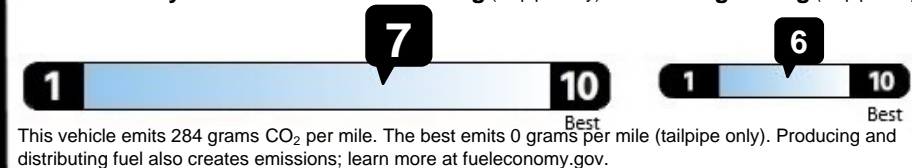

EPA DOT Fuel Economy and Environment

Gasoline Vehicle

Fuel Economy

31 MPG
combined city/hwy

28 MPG
city

36 MPG
highway

3.2 gallons per 100 miles

Small Wagons range from 24 to 118 MPG.
The best vehicle rates 141 MPGe.

You save \$1,000
in fuel costs
over 5 years
compared to the
average new vehicle.

Annual fuel cost
\$1,300

Fuel Economy & Greenhouse Gas Rating (tailpipe only)

Smog Rating (tailpipe only)

Actual results will vary for many reasons, including driving conditions and how you drive and maintain your vehicle. The average new vehicle gets 27 MPG and costs \$7,500 to fuel over 5 years. Cost estimates are based on 15,000 miles per year at \$2.70 per gallon. MPGe is miles per gallon equivalent. Vehicle emissions are a significant cause of climate change and smog.