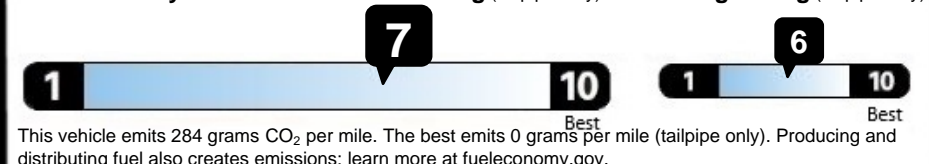

LIMITED WARRANTY/ROADSIDE ASSISTANCE

3 Years / 36,000 Miles Basic
5 Years / 60,000 Miles Powertrain
5 Yrs/Unlimited Mileage Rust Perforation
3 Yrs / 36,000 24/7 Roadside Assistance
See Owner Info Kit&Warranty For Details

OPTIONAL EQUIPMENT AND OTHER ITEMS

Manufacturer's Suggested Retail Price	$20,595.00
Exterior Color: Ice Silver Metallic	
Full Tank of Gas	INCLD
Standard Option: 03	
Remote Engine Starter	$465.00
Mirror Compass w/ homelink	$365.00
Tonneau Cover	$172.00
All-Weather Floor Liners	$132.00
Cargo Tray	$121.00

EPA DOT Fuel Economy and Environment

Gasoline Vehicle

Fuel Economy

31 MPG Small Wagons range from 24 to 118 MPG.
The best vehicle rates 141 MPGe.
28 city 36 highway
3.2 gallons per 100 miles

You save $1,000
in fuel costs
over 5 years
compared to the
average new vehicle.

Annual fuel cost
$1,300

Fuel Economy & Greenhouse Gas Rating (tailpipe only) Smog Rating (tailpipe only)

Actual results will vary for many reasons, including driving conditions and how you drive and maintain your vehicle. The average new vehicle gets 27 MPG and costs $7,500 to fuel over 5 years. Cost estimates are based on 15,000 miles per year at $2.70 per gallon. MPGe is miles per gallon equivalent. Vehicle emissions are a significant cause of climate change and smog.

fueleconomy.gov

Calculate personalized estimates and compare vehicles

PARTS CONTENT INFORMATION
FOR VEHICLES IN THIS CARLINE: U.S./CANADIAN PARTS CONTENT: 45% MAJOR SOURCES OF FOREIGN PARTS CONTENT: JAPAN: 35%
FOR THIS VEHICLE: FINAL ASSEMBLY POINT: Lafayette, IN COUNTRY OF ORIGIN: ENGINE: JAPAN TRANSMISSION: JAPAN

Note: Parts content does not include final assembly, distribution, or other non-parts costs.

Destination and Delivery **$925.00**
Total Suggested Retail Price **$22,775.00**

Privacy Notice www.subaru.com/company/privacy.html

THIS LABEL HAS BEEN APPLIED PURSUANT TO FEDERAL LAW, DO NOT REMOVE OR ALTER PRIOR TO THE DELIVERY TO THE ULTIMATE PURCHASER.